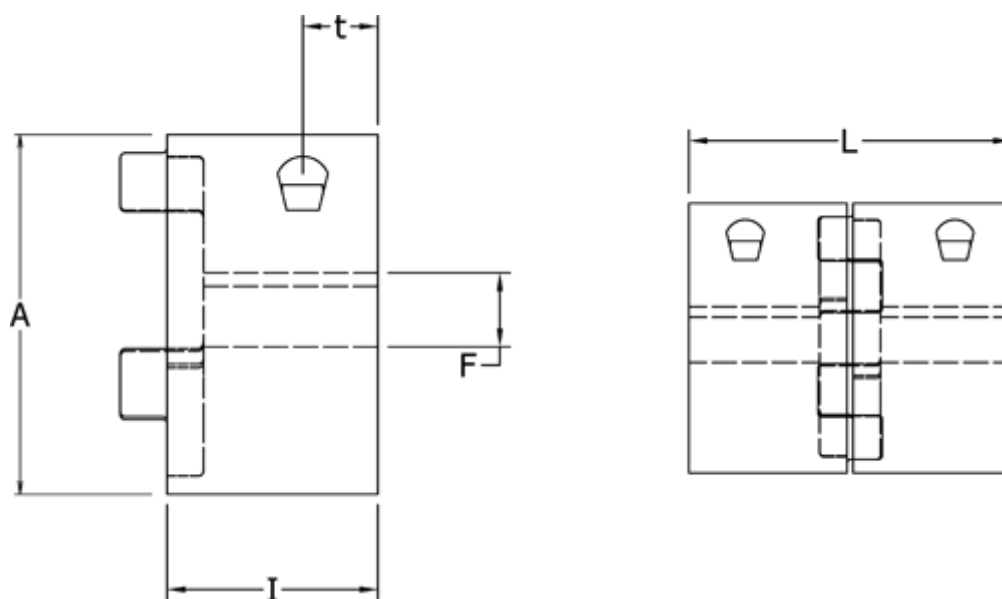

Data Sheet

Article number: 3335042M042

Description: Clamping Hub Klonex ES14
ALU Aluminium, Bore 42H7 mm

Measures

A = 95
F = 42
I = 50
L = 126
t = 20.0